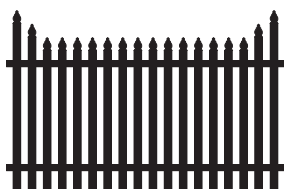

DEFENDER

WILLOW

CLASSIC

CATHEDRAL

SCALLOPED