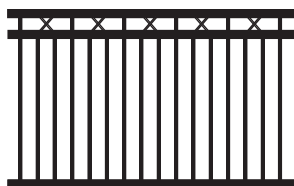

FREMANTLE

PILBARA