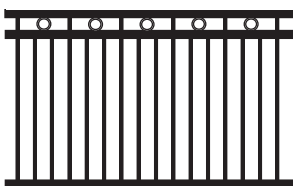

TUSCANY

MURCHISON