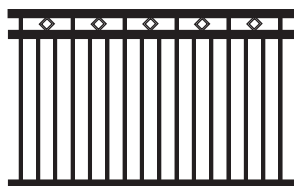

CARILLION

KIMBERLEY